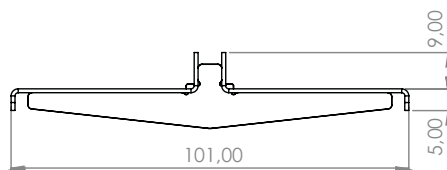

## RAYNEX PVC

Piece	Description	Material
1	120 Cm Channel	PVC
2	120 Cm Grate Double Slot	PVC
3	Joint	PVC
4	Ribbed Rivets	PA66
5	Side Cover	PVC
6	Ø50 Mm Spout	PVC
7	Ø90 Mm Spout	PVC
8	90° Angle - Channel	PVC
9	90° Angle - Double Slot Grate	PVC

## Technical Drawings

Channel (Dimensions in mm)

### Technical Drawings

Angle 90° - Channel (Dimensions in mm)

Grate Premium Unique Slot (Dimensions in mm)