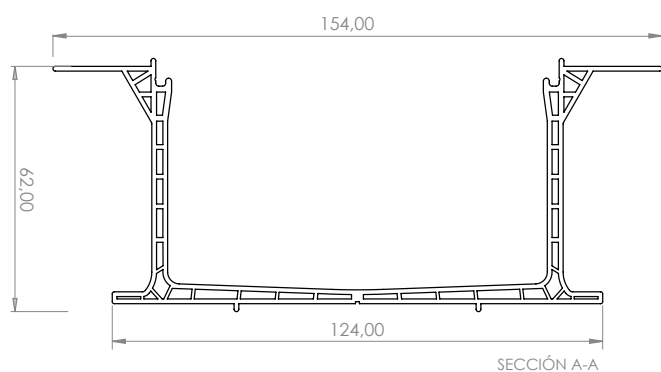

## RAYNEX PVC

Piece	Description	Material
1	120 Cm Channel	PVC
2	120 Cm Grate Double Slot	PVC
3	Joint	PVC
4	Ribbed Rivets	PA66
5	Side Cover	PVC
6	Ø50 Mm Spout	PVC
7	Ø90 Mm Spout	PVC
8	90° Angle - Channel	PVC
9	90° Angle - Double Slot Grate	PVC

## Technical Drawings

Channel (Dimensions in mm)

### Technical Drawings

Angle 90° - Channel (Dimensions in mm)

Grate Premium Unique Slot (Dimensions in mm)