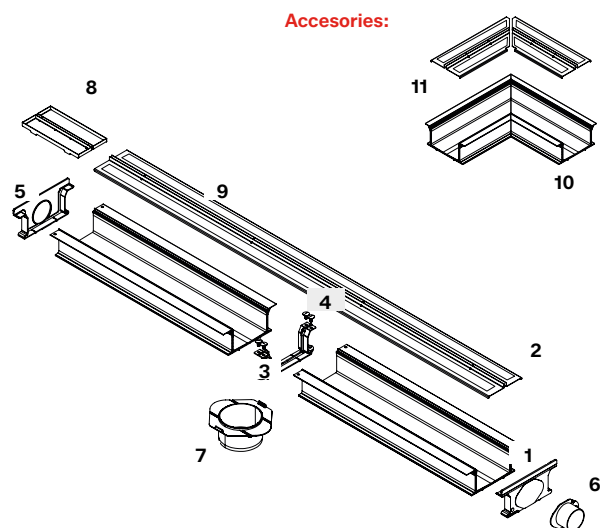

Raynex / Raynex

PREMIUM

Modular linear channel
for outdoor use

Installation Components

RAYNEX PREMIUM - 1 Slot

Piece	Description	Material
1	120 cm Channel	PVC
2	120 cm Grate Unique Slot	AISI 304 STAINLESS STEEL
3	Joint	PVC
4	Ribbed Rivets	PA66
5	Side Cover	PVC
6	Ø50 Mm Spout	PVC
7	Ø90 Mm Spout	PVC
8	Inspection Cover	AISI 304 STAINLESS STEEL
9	Anti-Slip Tape	-
10	90° Angle – Channel	PVC
11	90° Angle – Unique Slot Grate	AISI 304 STAINLESS STEEL