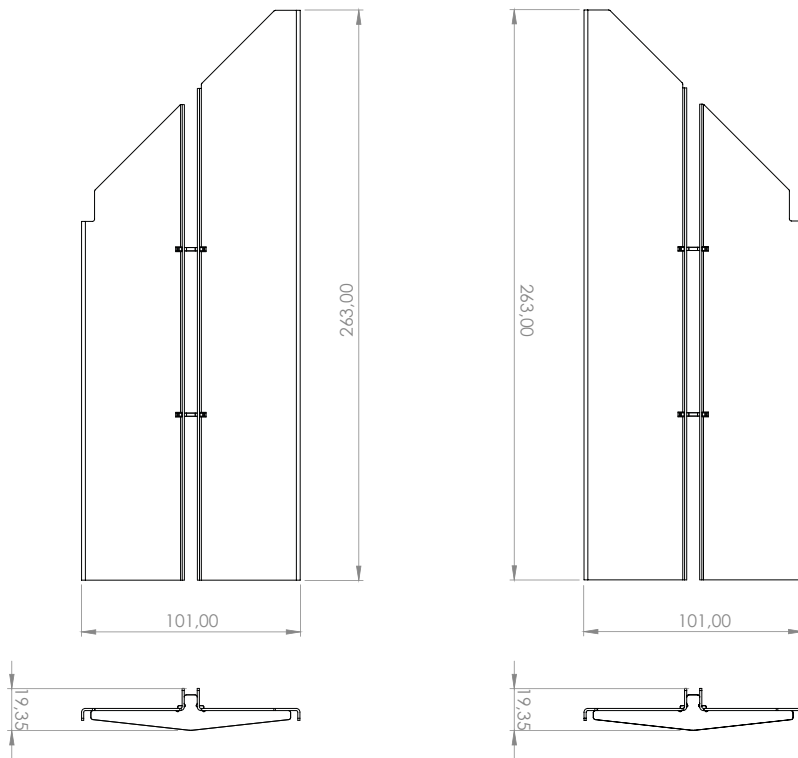

Raynex / Raynex

Modular linear channel
for outdoor use

PREMIUM

Angle 90° - Grate Premium Unique Slot (Dimensions in mm)