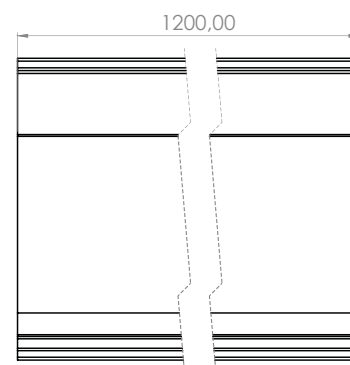

## RAYNEX PVC

Piece	Description	Material
1	120 Cm Channel	PVC
2	120 Cm Grate Double Slot	PVC
3	Joint	PVC
4	Ribbed Rivets	PA66
5	Side Cover	PVC
6	Ø50 Mm Spout	PVC
7	Ø90 Mm Spout	PVC
8	90° Angle - Channel	PVC
9	90° Angle - Double Slot Grate	PVC

## Technical Drawings

Channel (Dimensions in mm)