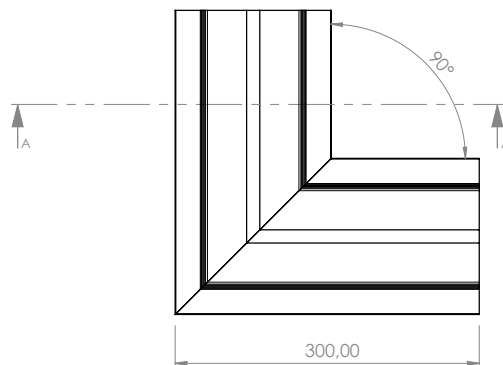

Technical Drawings

Angle 90° - Channel (Dimensions in mm)