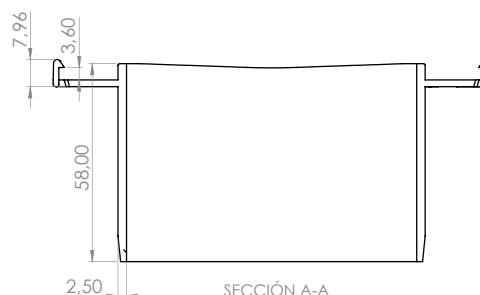

## Technical Drawings

Channel (Dimensions in mm)

# Raynex / Raynex PREMIUM Modular linear channel for outdoor use

Joint (Dimensions in mm)

Side cover (Dimensions in mm)

# Raynex / Raynex

PREMIUM

Modular linear channel  
for outdoor use

Sprout  $\varnothing 50$  (Dimensions in mm)

SECCIÓN A-A

Sprout  $\varnothing 90$  (Dimensions in mm)

SECCIÓN A-A