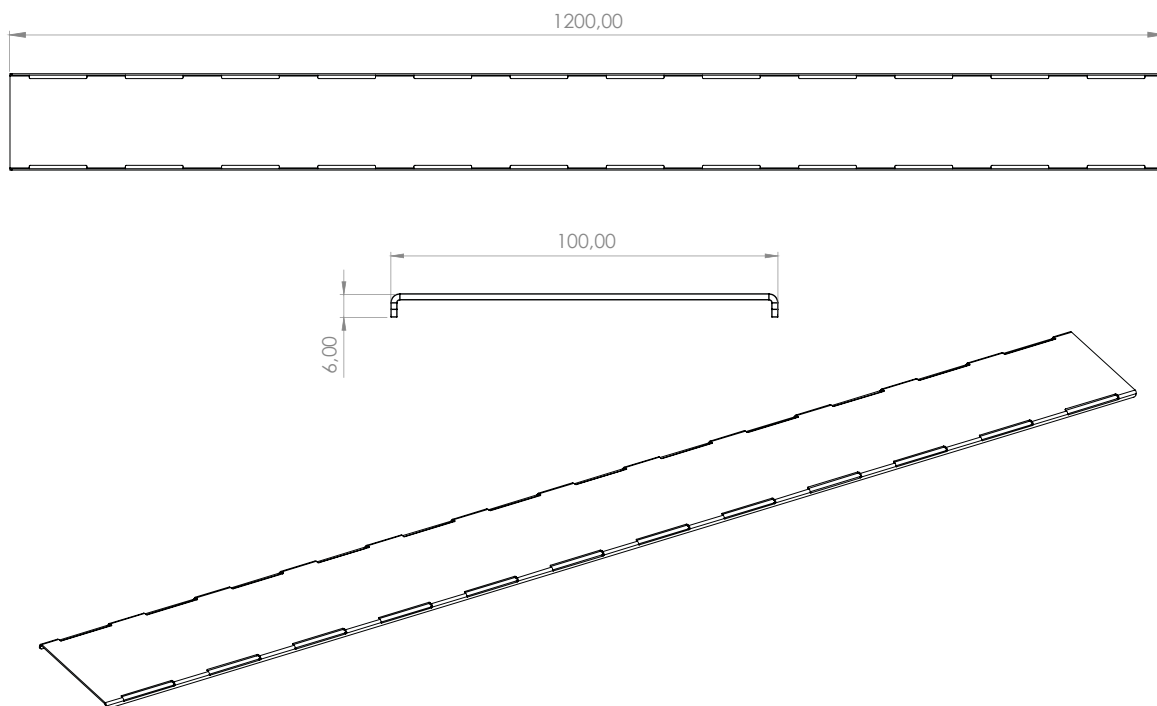

## Technical Drawings

Channel (Dimensions in mm)

### Technical Drawings

Angle 90° - Channel (Dimensions in mm)

Grate Premium Unique Slot (Dimensions in mm)

# Raynex / Raynex

Modular linear channel  
for outdoor use

PREMIUM

Angle 90° - Grate Premium Unique Slot (Dimensions in mm)

Inspection Cover - Premium Grate Unique Slot (Dimensions in mm)

# Raynex / Raynex

PREMIUM

Modular linear channel  
for outdoor use

Grate Premium Double Slot (Dimensions in mm)

Angle 90° - Grate Premium Double Slot (Dimensions in mm)