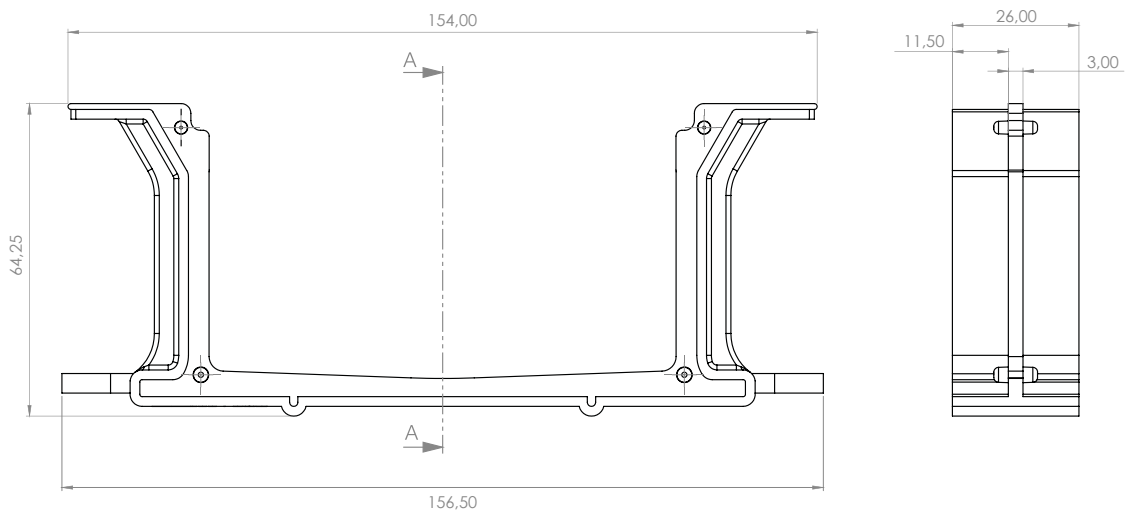

## Technical Drawings

Channel (Dimensions in mm)

# Raynex / Raynex

PREMIUM

Modular linear channel  
for outdoor use

PVC Grate Double Slot (Dimensions in mm)

Angle 90° - PVC Grate Double Slot (Dimensions in mm)

# Raynex / Raynex PREMIUM Modular linear channel for outdoor use

Joint (Dimensions in mm)

Side cover (Dimensions in mm)

# Raynex / Raynex

PREMIUM

Modular linear channel  
for outdoor use

Sprout  $\varnothing 50$  (Dimensions in mm)

SECCIÓN A-A

Sprout  $\varnothing 90$  (Dimensions in mm)

SECCIÓN A-A