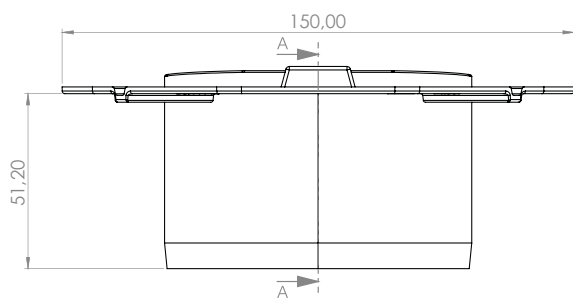

## Technical Drawings

Channel (Dimensions in mm)

# Raynex / Raynex PREMIUM Modular linear channel for outdoor use

Joint (Dimensions in mm)

Side cover (Dimensions in mm)

# Raynex / Raynex

PREMIUM

Modular linear channel  
for outdoor use

Sprout  $\varnothing 50$  (Dimensions in mm)

SECCIÓN A-A

Sprout  $\varnothing 90$  (Dimensions in mm)

SECCIÓN A-A