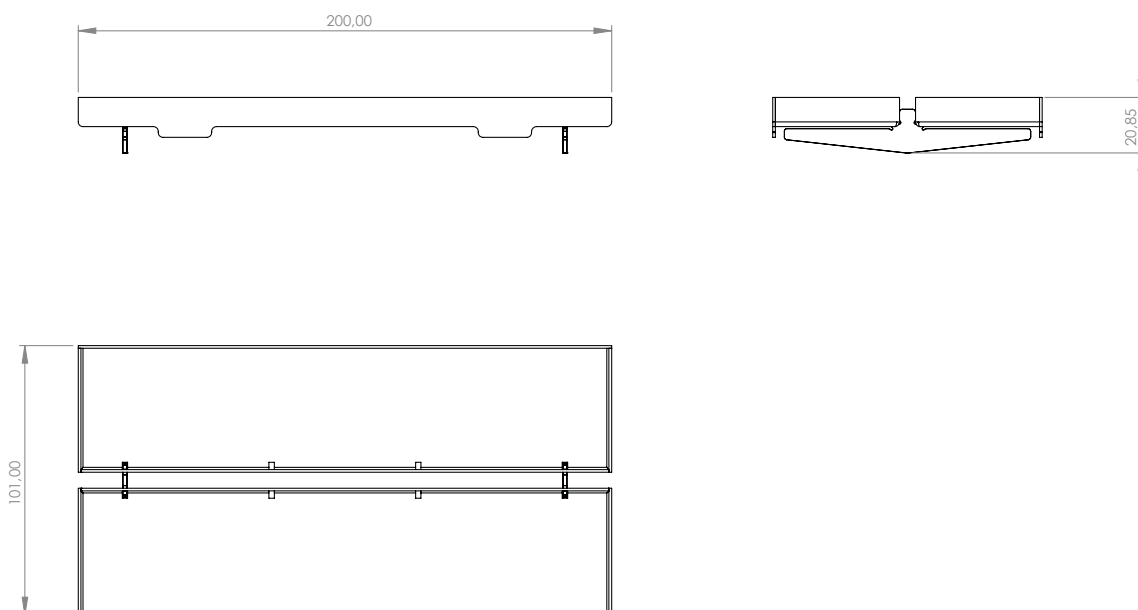

## Technical Drawings

Channel (Dimensions in mm)

### Technical Drawings

Angle 90° - Channel (Dimensions in mm)

Grate Premium Unique Slot (Dimensions in mm)

# Raynex / Raynex

Modular linear channel  
for outdoor use

PREMIUM

Angle 90° - Grate Premium Unique Slot (Dimensions in mm)

Inspection Cover - Premium Grate Unique Slot (Dimensions in mm)

# Raynex / Raynex

PREMIUM

Modular linear channel  
for outdoor use

Grate Premium Double Slot (Dimensions in mm)

Angle 90° - Grate Premium Double Slot (Dimensions in mm)