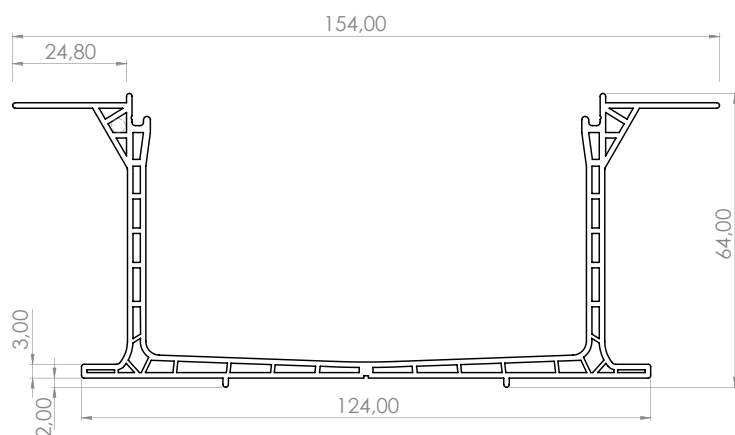

## RAYNEX PVC

Piece	Description	Material
1	120 Cm Channel	PVC
2	120 Cm Grate Double Slot	PVC
3	Joint	PVC
4	Ribbed Rivets	PA66
5	Side Cover	PVC
6	Ø50 Mm Spout	PVC
7	Ø90 Mm Spout	PVC
8	90° Angle - Channel	PVC
9	90° Angle - Double Slot Grate	PVC

## Technical Drawings

Channel (Dimensions in mm)