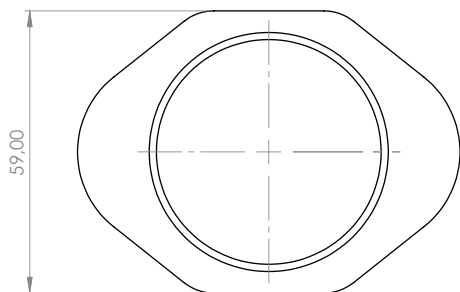

# Raynex / Raynex

PREMIUM

Modular linear channel  
for outdoor use

PVC Grate Double Slot (Dimensions in mm)

Angle 90° - PVC Grate Double Slot (Dimensions in mm)

# Raynex / Raynex PREMIUM Modular linear channel for outdoor use

Joint (Dimensions in mm)

Side cover (Dimensions in mm)

# Raynex / Raynex

PREMIUM

Modular linear channel  
for outdoor use

Sprout  $\varnothing 50$  (Dimensions in mm)

SECCIÓN A-A

Sprout  $\varnothing 90$  (Dimensions in mm)

SECCIÓN A-A