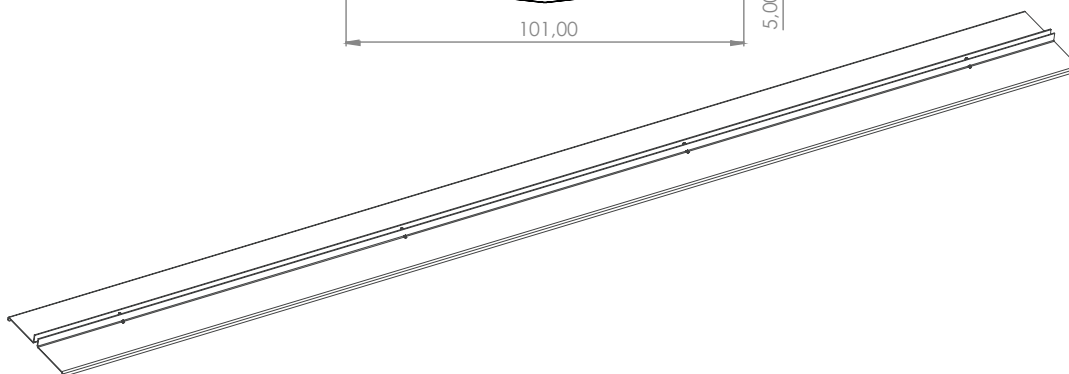

Grate Premium Unique Slot (Dimensions in mm)