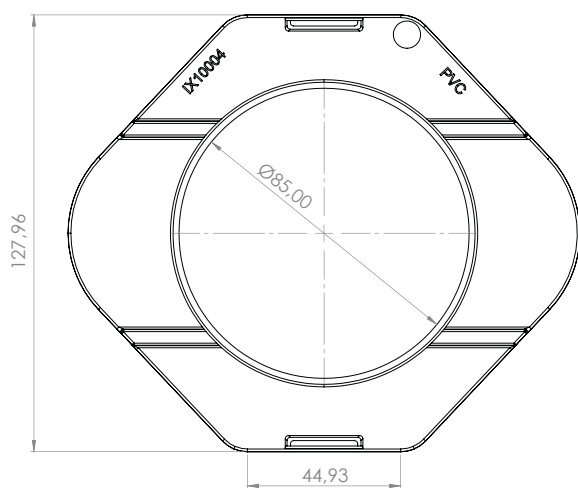

## Technical Drawings

Channel (Dimensions in mm)

### Technical Drawings

Angle 90° - Channel (Dimensions in mm)

Grate Premium Unique Slot (Dimensions in mm)

# Raynex / Raynex PREMIUM Modular linear channel for outdoor use

Joint (Dimensions in mm)

Side cover (Dimensions in mm)

# Raynex / Raynex

PREMIUM

Modular linear channel  
for outdoor use

Sprout  $\varnothing 50$  (Dimensions in mm)

SECCIÓN A-A

Sprout  $\varnothing 90$  (Dimensions in mm)

SECCIÓN A-A