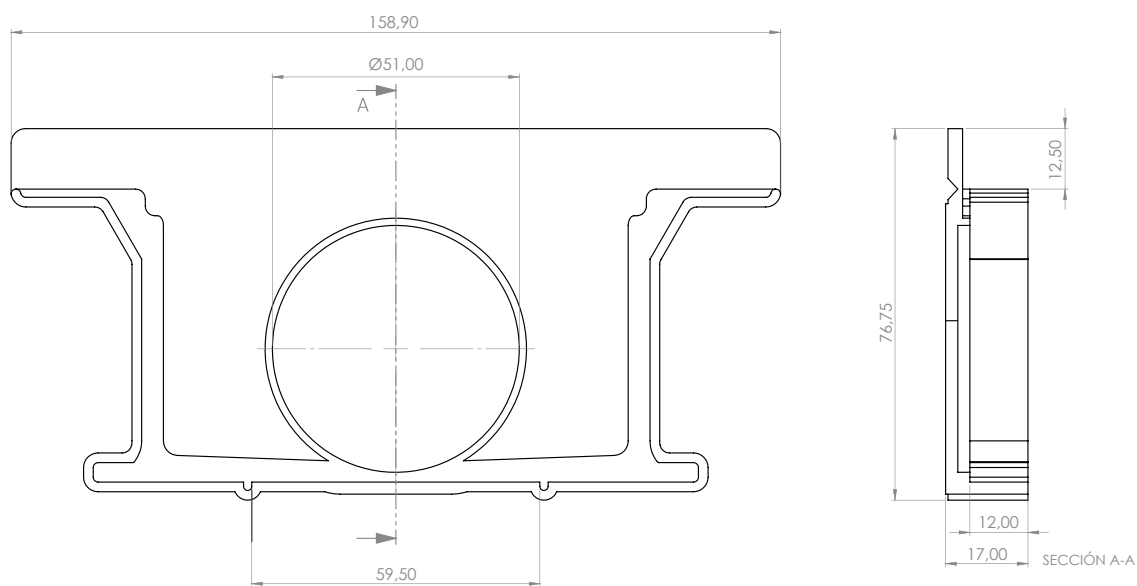

## Technical Drawings

Channel (Dimensions in mm)

# Raynex / Raynex

PREMIUM

Modular linear channel  
for outdoor use

PVC Grate Double Slot (Dimensions in mm)

Angle 90° - PVC Grate Double Slot (Dimensions in mm)

# Raynex / Raynex PREMIUM Modular linear channel for outdoor use

Joint (Dimensions in mm)

Side cover (Dimensions in mm)

# Raynex / Raynex

PREMIUM

Modular linear channel  
for outdoor use

Sprout  $\varnothing 50$  (Dimensions in mm)

SECCIÓN A-A

Sprout  $\varnothing 90$  (Dimensions in mm)

SECCIÓN A-A