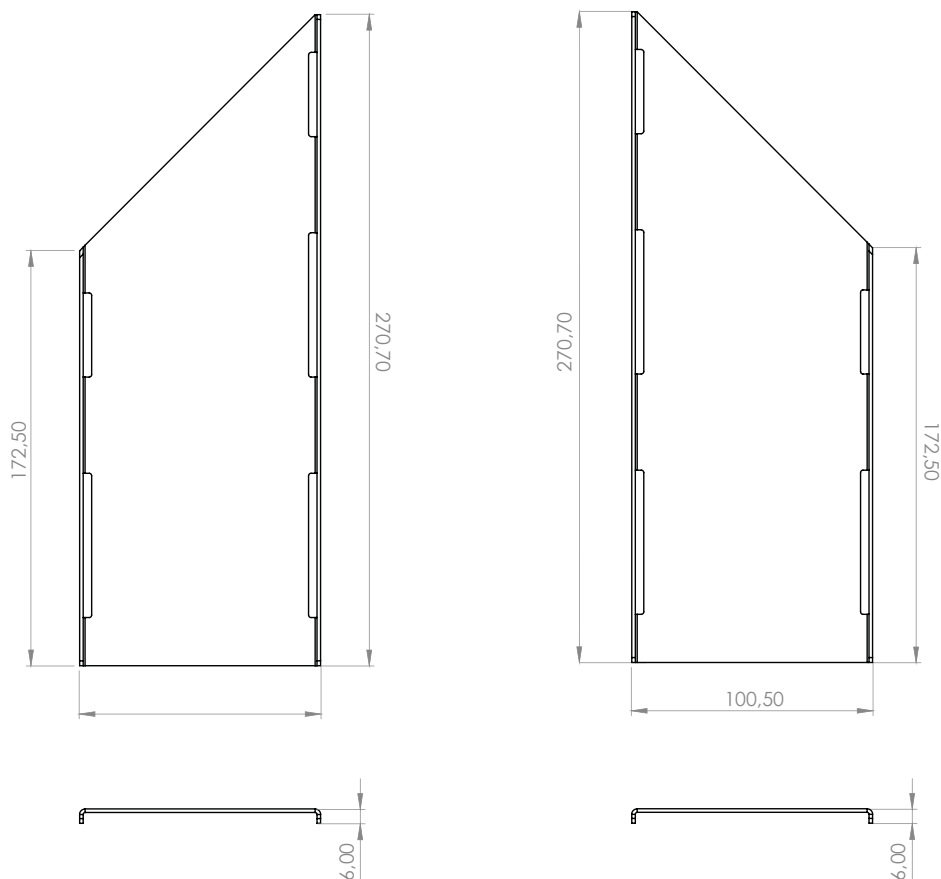

## Technical Drawings

Channel (Dimensions in mm)

# Raynex / Raynex

PREMIUM

Modular linear channel  
for outdoor use

Grate Premium Double Slot (Dimensions in mm)

Angle 90° - Grate Premium Double Slot (Dimensions in mm)

# Raynex / Raynex

PREMIUM

Modular linear channel  
for outdoor use

PVC Grate Double Slot (Dimensions in mm)

Angle 90° - PVC Grate Double Slot (Dimensions in mm)

# Raynex / Raynex

PREMIUM

Modular linear channel  
for outdoor use

Sprout  $\varnothing 50$  (Dimensions in mm)

SECCIÓN A-A

Sprout  $\varnothing 90$  (Dimensions in mm)

SECCIÓN A-A