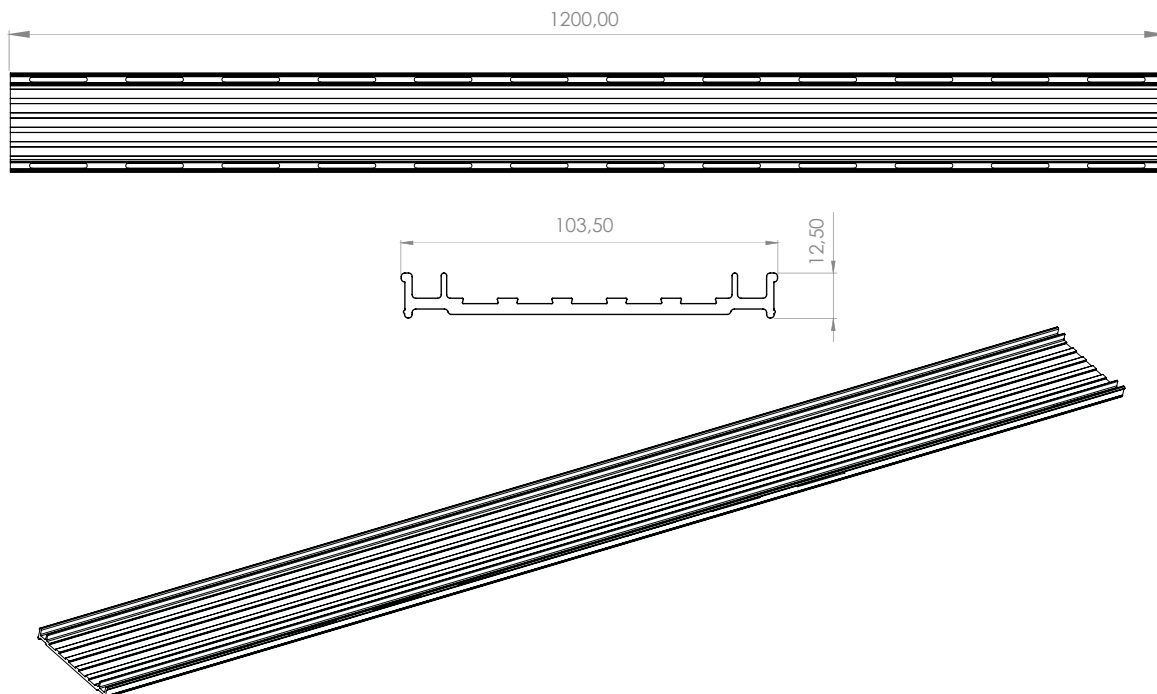

## Technical Drawings

Channel (Dimensions in mm)

# Raynex / Raynex

PREMIUM

Modular linear channel  
for outdoor use

Grate Premium Double Slot (Dimensions in mm)

Angle 90° - Grate Premium Double Slot (Dimensions in mm)

# Raynex / Raynex

PREMIUM

Modular linear channel  
for outdoor use

PVC Grate Double Slot (Dimensions in mm)

Angle 90° - PVC Grate Double Slot (Dimensions in mm)

# Raynex / Raynex

PREMIUM

Modular linear channel  
for outdoor use

Sprout  $\varnothing 50$  (Dimensions in mm)

SECCIÓN A-A

Sprout  $\varnothing 90$  (Dimensions in mm)

SECCIÓN A-A