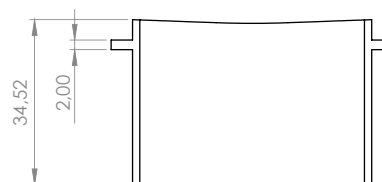

# Raynex / Raynex

PREMIUM

Modular linear channel  
for outdoor use

PVC Grate Double Slot (Dimensions in mm)

Angle 90° - PVC Grate Double Slot (Dimensions in mm)

# Raynex / Raynex PREMIUM Modular linear channel for outdoor use

Joint (Dimensions in mm)

Side cover (Dimensions in mm)

# Raynex / Raynex

PREMIUM

Modular linear channel  
for outdoor use

Sprout  $\varnothing 50$  (Dimensions in mm)

SECCIÓN A-A

Sprout  $\varnothing 90$  (Dimensions in mm)

SECCIÓN A-A