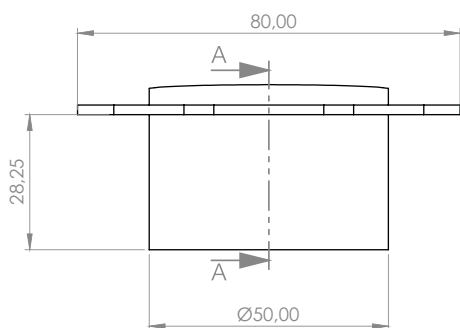

## Technical Drawings

Channel (Dimensions in mm)

# Raynex / Raynex PREMIUM Modular linear channel for outdoor use

Joint (Dimensions in mm)

Side cover (Dimensions in mm)

# Raynex / Raynex

PREMIUM

Modular linear channel  
for outdoor use

Sprout  $\varnothing 50$  (Dimensions in mm)

SECCIÓN A-A

Sprout  $\varnothing 90$  (Dimensions in mm)

SECCIÓN A-A