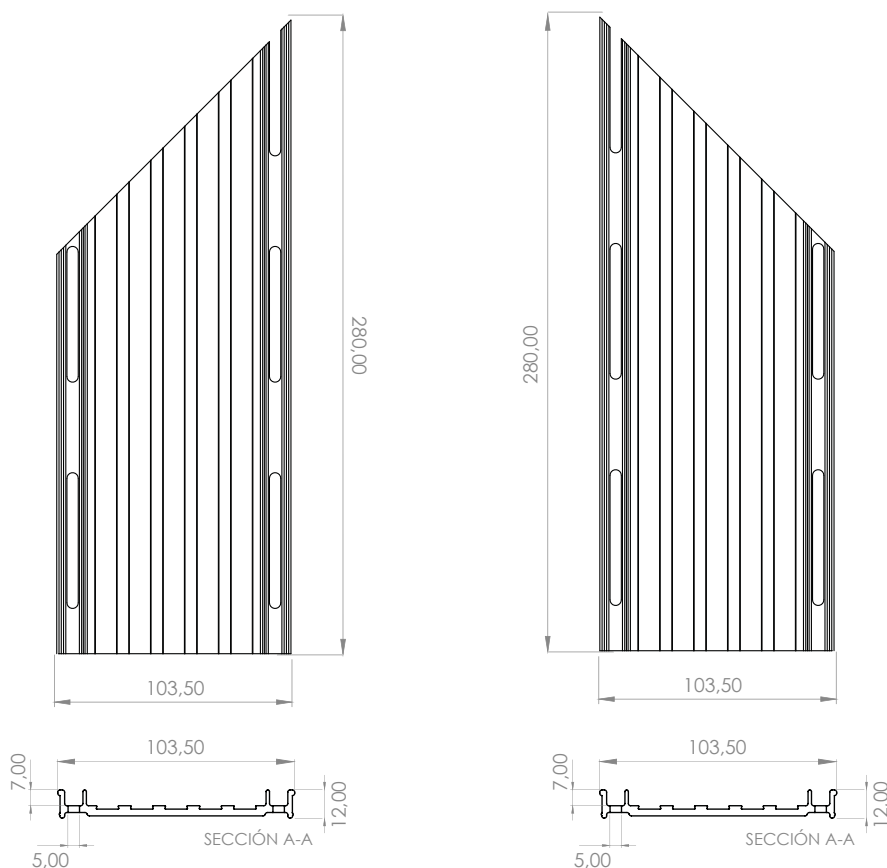

## Technical Drawings

Channel (Dimensions in mm)

# Raynex / Raynex

PREMIUM

Modular linear channel  
for outdoor use

Grate Premium Double Slot (Dimensions in mm)

Angle 90° - Grate Premium Double Slot (Dimensions in mm)

# Raynex / Raynex

PREMIUM

Modular linear channel  
for outdoor use

PVC Grate Double Slot (Dimensions in mm)

Angle 90° - PVC Grate Double Slot (Dimensions in mm)

# Raynex / Raynex

PREMIUM

Modular linear channel  
for outdoor use

Sprout  $\varnothing 50$  (Dimensions in mm)

SECCIÓN A-A

Sprout  $\varnothing 90$  (Dimensions in mm)

SECCIÓN A-A