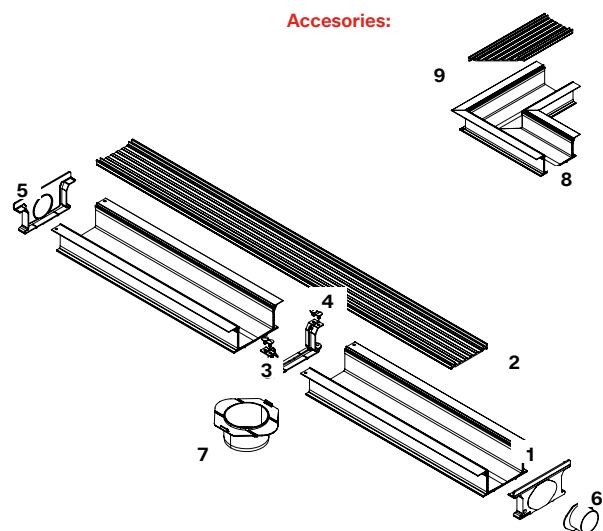

## Installation Components

### RAYNEX PREMIUM - 1 Slot

Piece	Description	Material
1	120 cm Channel	PVC
2	120 cm Grate Unique Slot	AISI 304 STAINLESS STEEL
3	Joint	PVC
4	Ribbed Rivets	PA66
5	Side Cover	PVC
6	Ø50 Mm Spout	PVC
7	Ø90 Mm Spout	PVC
8	Inspection Cover	AISI 304 STAINLESS STEEL
9	Anti-Slip Tape	-
10	90° Angle – Channel	PVC
11	90° Angle – Unique Slot Grate	AISI 304 STAINLESS STEEL

### RAYNEX PREMIUM - 2 Slot

Piece	Description	Material
1	120 cm Channel	PVC
2	120 cm Grate Double Slot	AISI 304 STAINLESS STEEL
3	Joint	PVC
4	Ribbed Rivets	PA66
5	Side Cover	PVC
6	Ø50 mm Spout	PVC
7	Ø90 mm Spout	PVC
8	Inspection Cover	AISI 304 STAINLESS STEEL
9	Anti-Slip Tape	-
10	90° Angle – Channel	PVC
11	90° Angle – Double Slot Grate	AISI 304 STAINLESS STEEL

## RAYNEX PVC

Piece	Description	Material
1	120 Cm Channel	PVC
2	120 Cm Grate Double Slot	PVC
3	Joint	PVC
4	Ribbed Rivets	PA66
5	Side Cover	PVC
6	Ø50 Mm Spout	PVC
7	Ø90 Mm Spout	PVC
8	90° Angle - Channel	PVC
9	90° Angle - Double Slot Grate	PVC